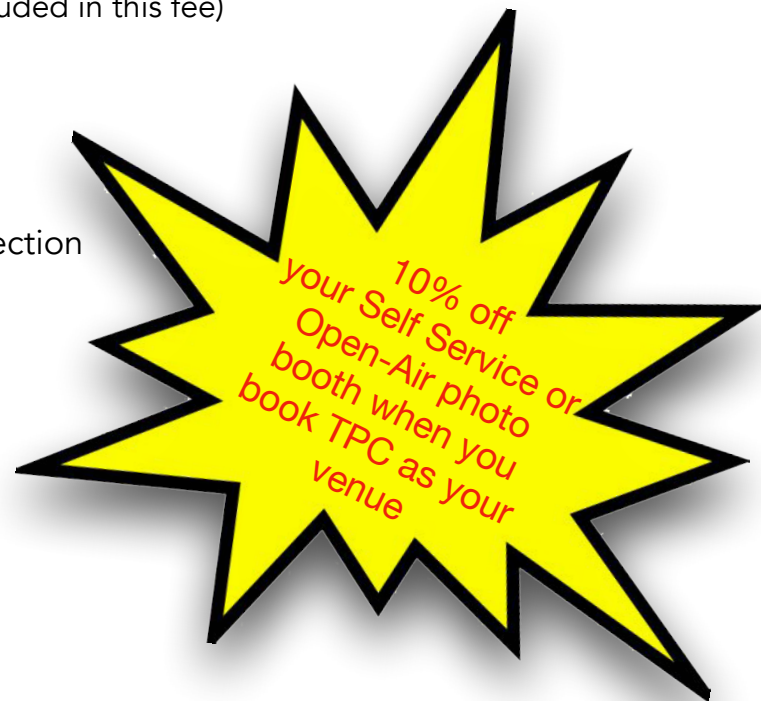

SmiLee Face Photography

By: Sunny Lee Gandauli

Phone: (808) 304-1949

Website: smileefacephotography.com

Email: smileefacephoto@gmail.com

Instagram: @smileefacephoto

Self Service Photo Booth Package:

(must be booked 4 weeks in advance of event date)

- o $150 non-refundable deposit is required within 48 hours of reservation
- o $300 for 2 hour minimum rental (deposit included in this fee)

Includes:

- o Setup and breakdown
- o Backdrop from SmiLee collection
- o Choice of one 4x6 template from our selection
- o Choice of verbiage, borders, colors, etc.
- o Variety of virtual props
- o Ability to add stickers to you photos
- o QR sharing
- o Email sharing if reception is available

Extras:

- o More time?
  - $100 each additional hour
- o More templates?
  - $50 each additional template
- o More options
  - Online gallery of images
  - Social sharing kiosk

January 1, 2024